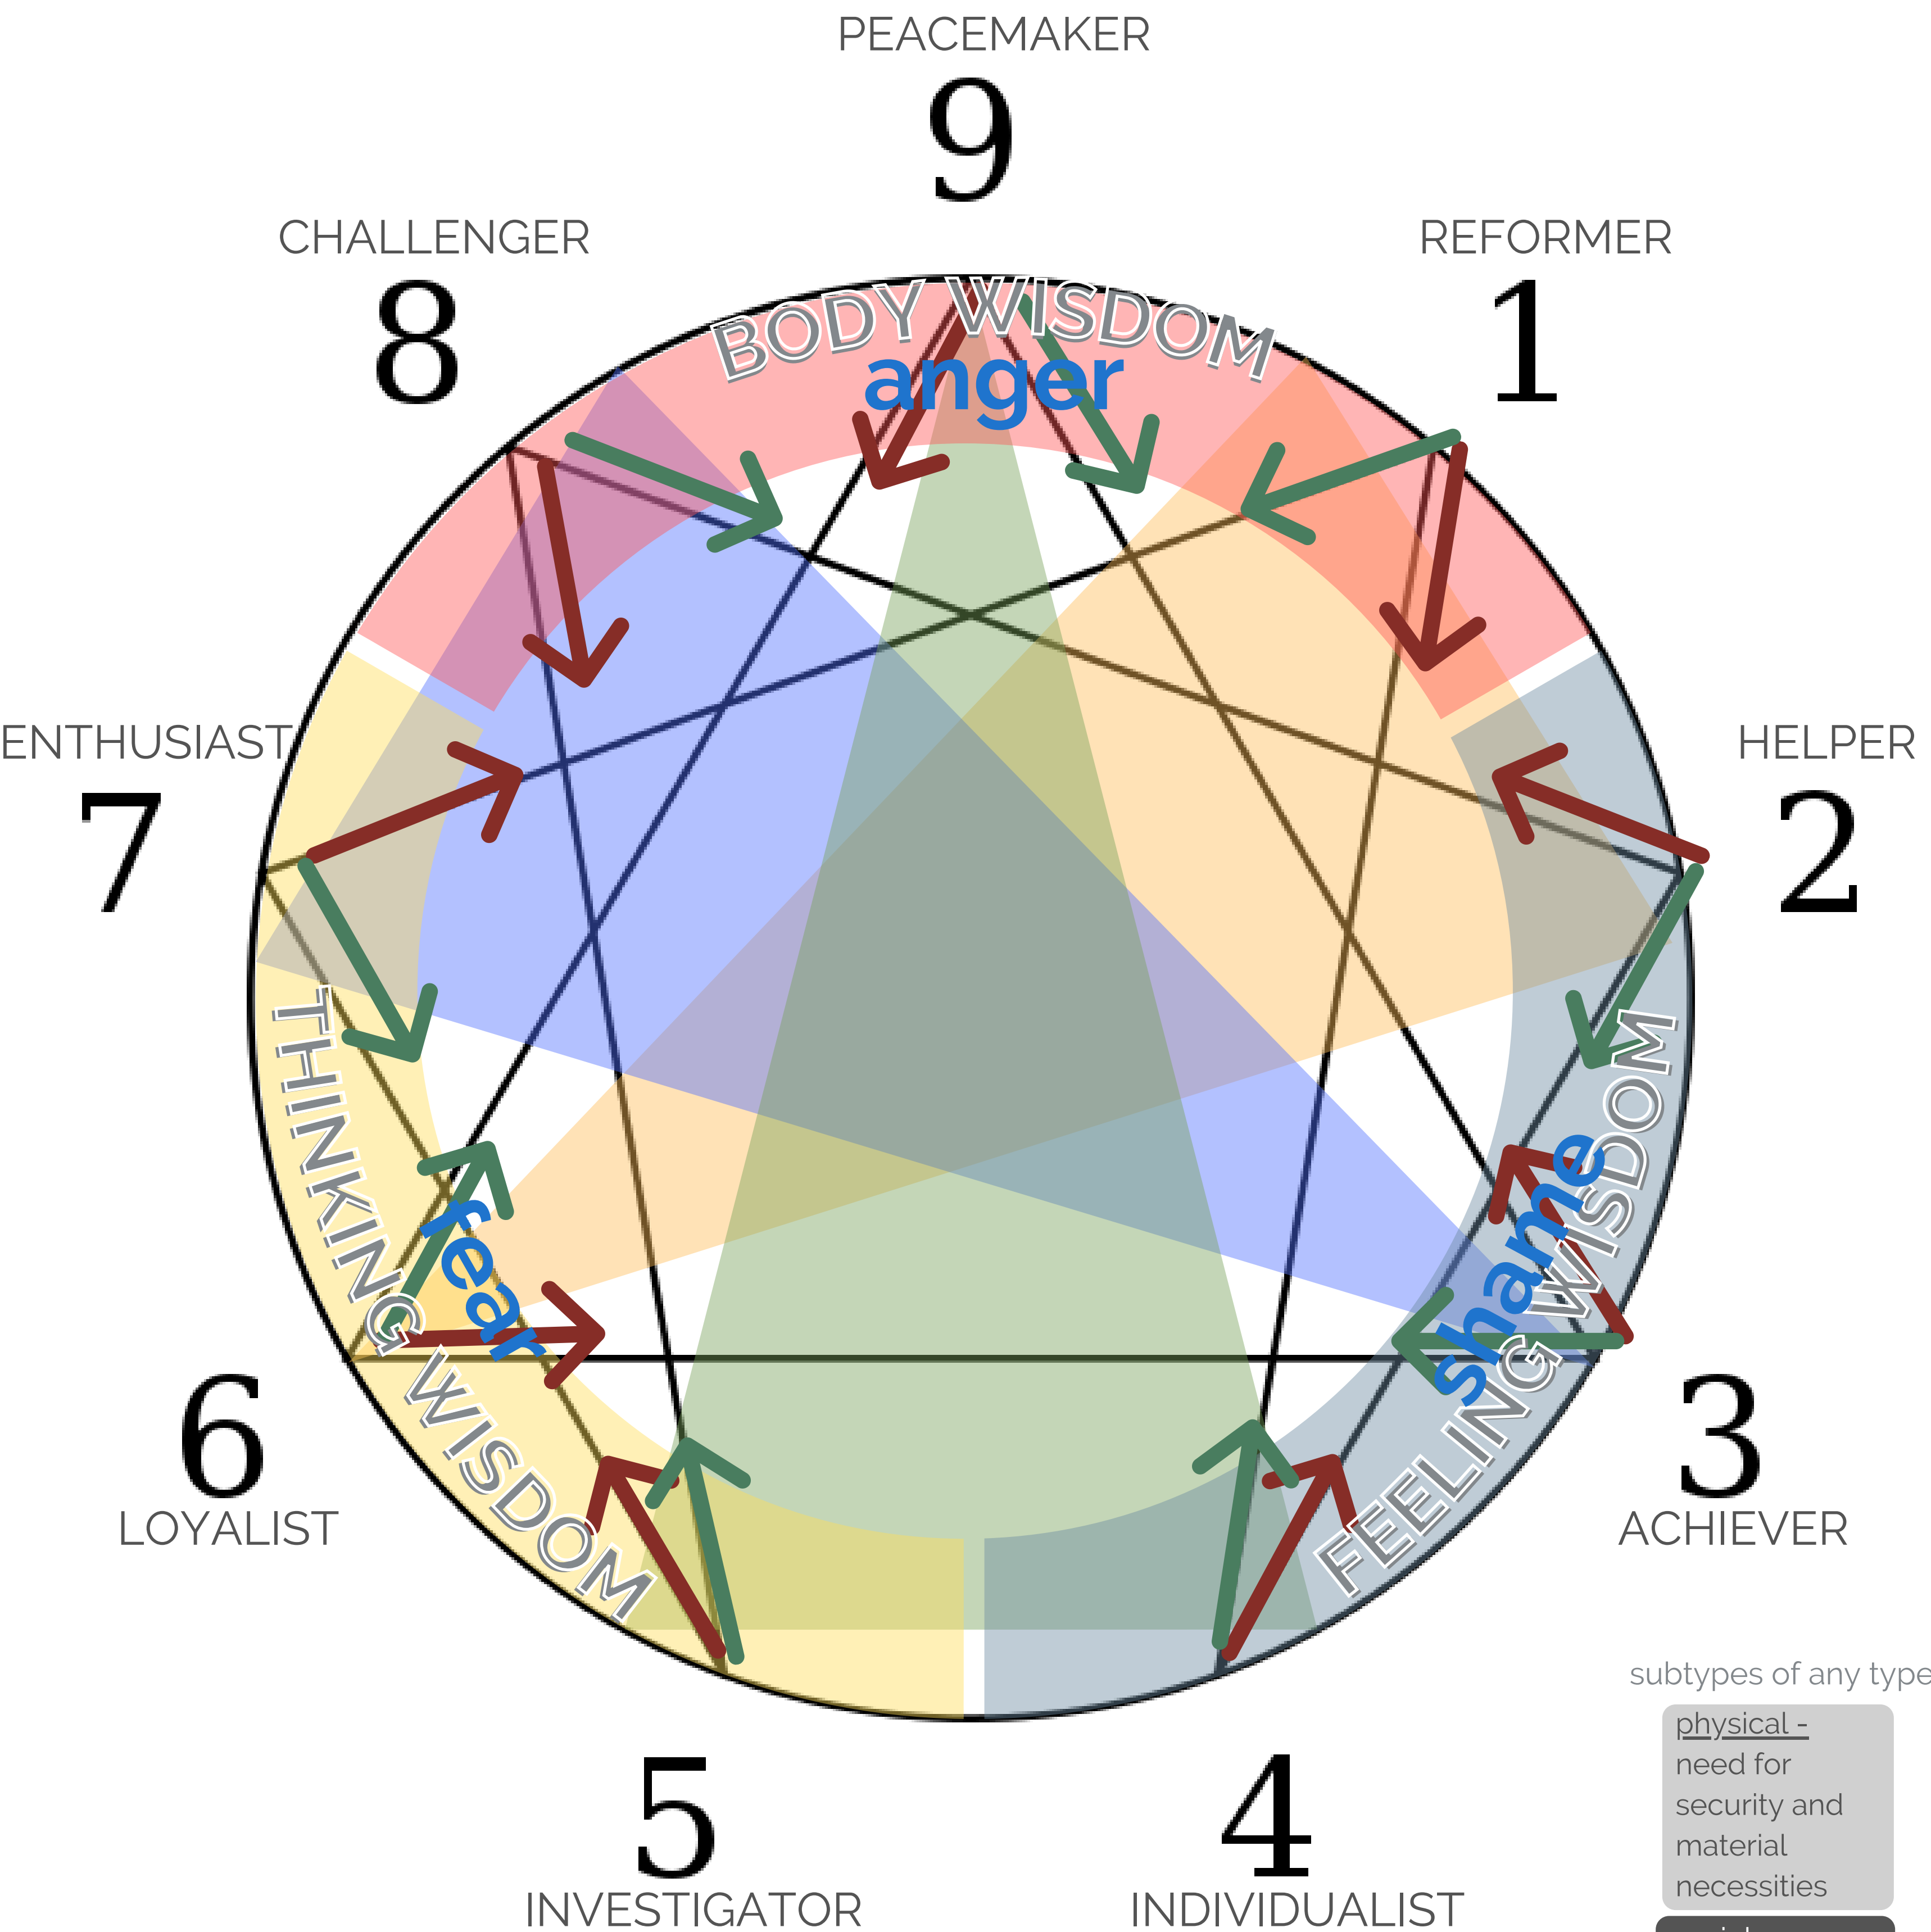

the ENNEAGRAM

subtypes of any type

physical - need for security and material necessities

social - need for group belonging and social status

connective - need for meaningful connections and experiences

core emotions to overcome

moves toward others - compliant

moves away from others - withdrawn

moves against others - assertive

brings balance and stability

resembles during stress